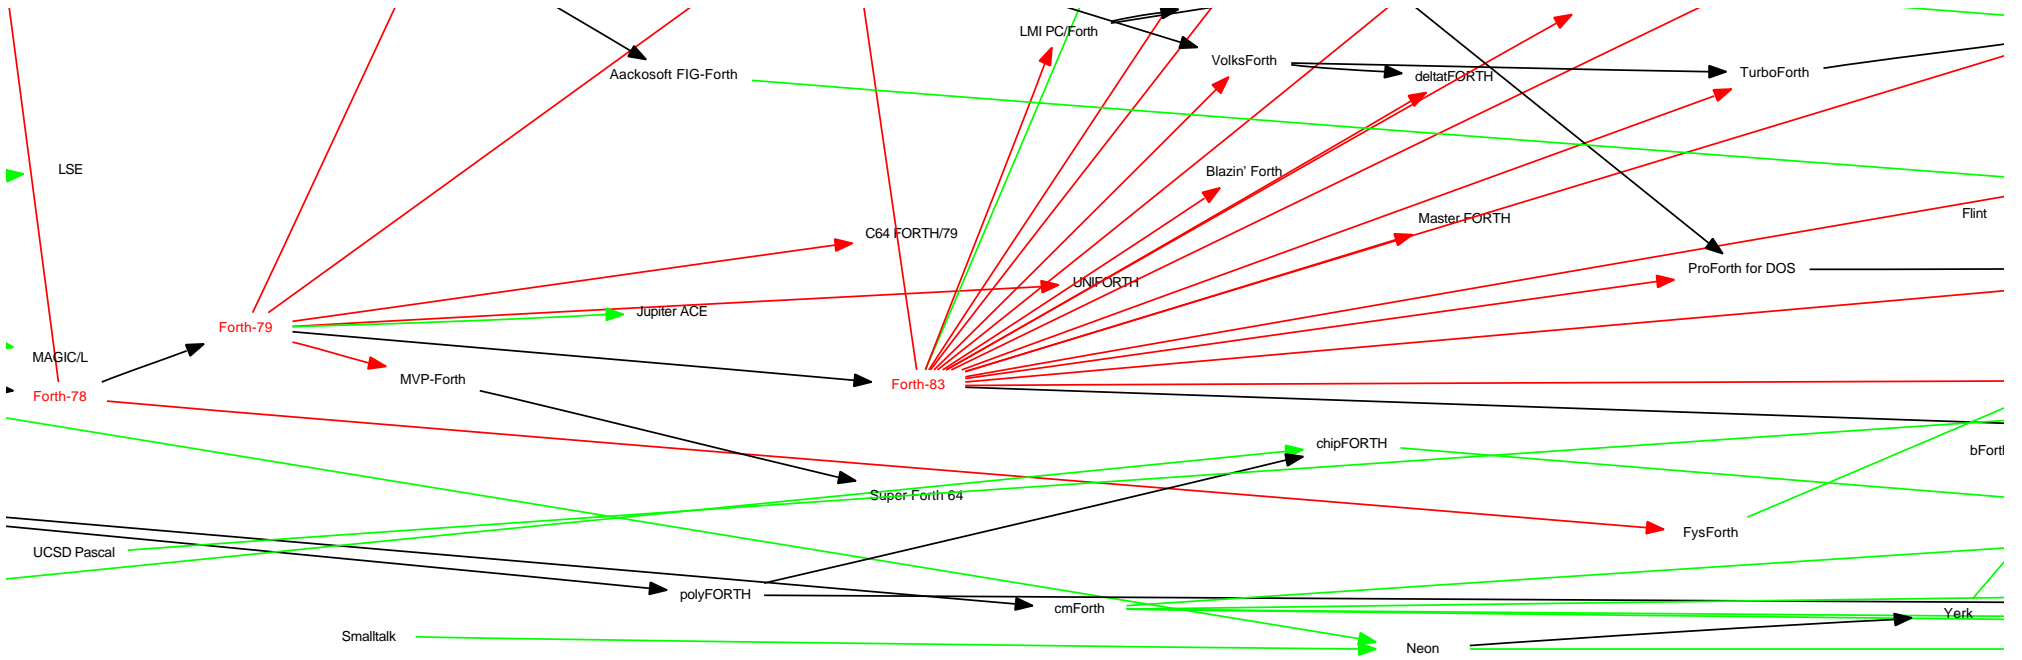

LSE

MAGIC/L

Forth-78

UCSD Pascal

Smalltalk

Forth-79

Aackosoft FIG-Forth

C64 FORTH/79

Jupiter ACE

MVP-Forth

Forth-83

LMI PC/Forth

VolksForth

Blazin' Forth

Master FORTH

TurboForth

ProForth for DOS

Flint

Super Forth 64

chipFORTH

FysForth

bFortl

polyFORTH

cmForth

Neon

Yerk

deltatFORTH